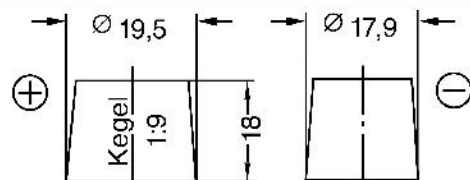

Productsheet

BDA 50

DURACELL Advanced

Technical Specifications

Voltage (V):	12
Capacity (Ah/5Hr):	-
Capacity (Ah/10Hr):	-
Capacity (Ah/20Hr):	50
Capacity (Ah/100Hr):	-
CCA(EN):	450
Length (mm):	210
Width (mm):	175
Height (mm):	190
Total Height (mm):	190
Weight (kg):	12.5

Schemes

LAYOUT

TERMINAL 1

HOLDDOWN B13