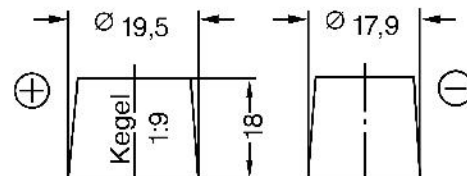

Productsheet

BDA 74

DURACELL Advanced

Technical Specifications

Voltage (V):	12
Capacity (Ah/5Hr):	-
Capacity (Ah/10Hr):	-
Capacity (Ah/20Hr):	74
Capacity (Ah/100Hr):	-
CCA(EN):	680
Length (mm):	278
Width (mm):	175
Height (mm):	190
Total Height (mm):	190
Weight (kg):	18

Schemes

LAYOUT

TERMINAL 1

HOLDDOWN B13