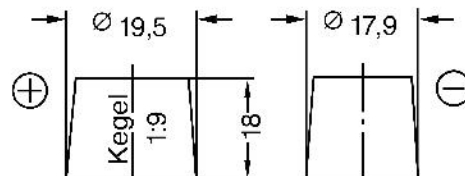

Productsheet

BDA 80

DURACELL Advanced

Technical Specifications

| | |
|----------------------|-----|
| Voltage (V): | 12 |
| Capacity (Ah/5Hr): | - |
| Capacity (Ah/10Hr): | - |
| Capacity (Ah/20Hr): | 80 |
| Capacity (Ah/100Hr): | - |
| CCA(EN): | 700 |
| Length (mm): | 315 |
| Width (mm): | 175 |
| Height (mm): | 175 |
| Total Height (mm): | 175 |
| Weight (kg): | 19 |

Schemes

LAYOUT

TERMINAL 1

HOLDDOWN B13