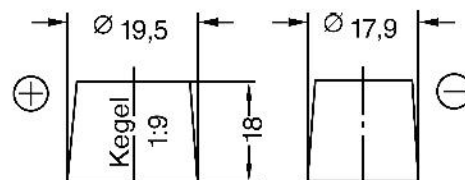

Productsheet

BDS 72L

DURACELL Starter

Technical Specifications

Voltage (V):	12
Capacity (Ah/5Hr):	-
Capacity (Ah/10Hr):	-
Capacity (Ah/20Hr):	72
Capacity (Ah/100Hr):	-
CCA(EN):	640
Length (mm):	278
Width (mm):	175
Height (mm):	190
Total Height (mm):	190
Weight (kg):	18

Schemes

LAYOUT 1

TERMINAL 1

HOLDDOWN B1